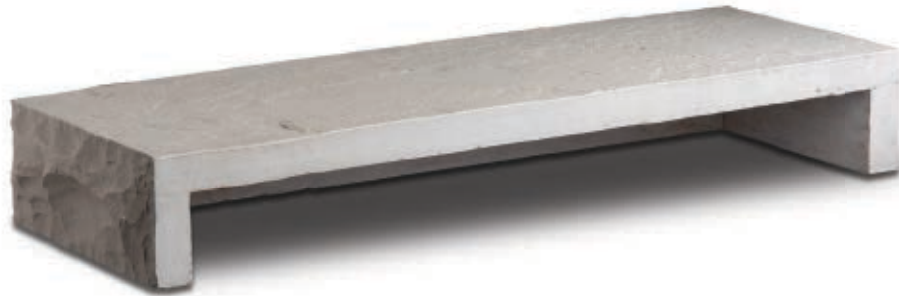

HOLLOW STEPS

Rockfaced on Three Sides - Approx. 225 lbs

Size (in)

16x48x7

Toronto